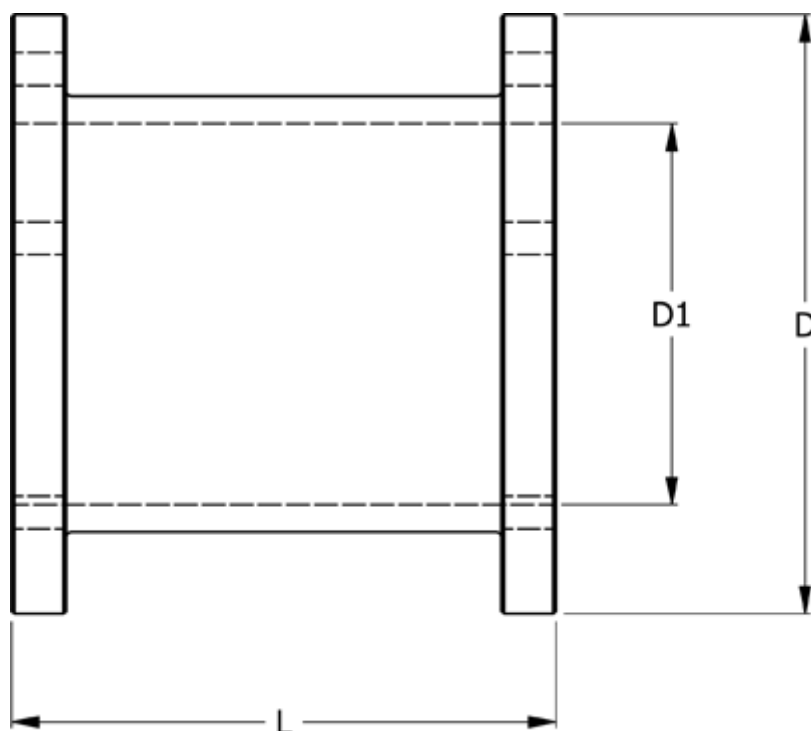

Article number: 330612506100

Description: Coupling N-Eupex str. 125
Part 6 - 125

Measures

D = 125

D1 = 90

L = 100

Torque (N m) = 240